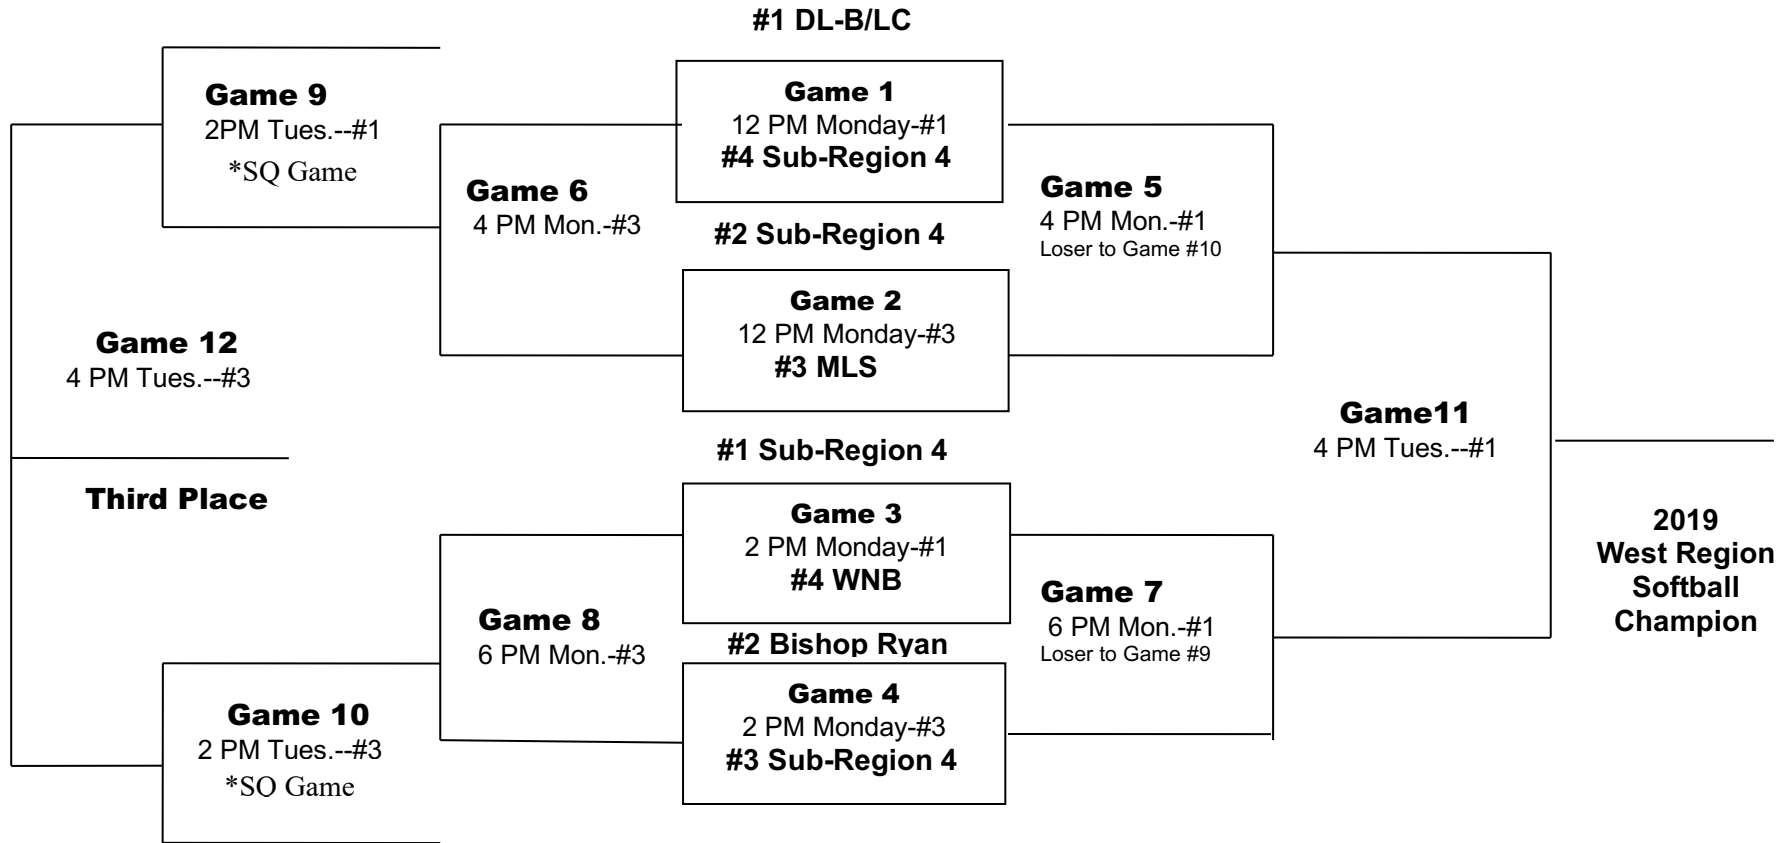

**2019 West Region Girls' Softball**  
**Wolf Softball Complex, Beulah, ND**  
**May 20-21**

**Admission:** Adults \$8  
 Students \$5

**Starting Times:**  
 Monday, May 20 – 12 PM  
 Tuesday, May 21 – 2 PM

Gates will open one hour before the first game each day.

- \* All games will be 7-inning games
- \* Higher Seeded Team will be the Home Team, if teams have the same seed, coin flip will determine home team
- \*Sports medicine coverage provided by CCCHC